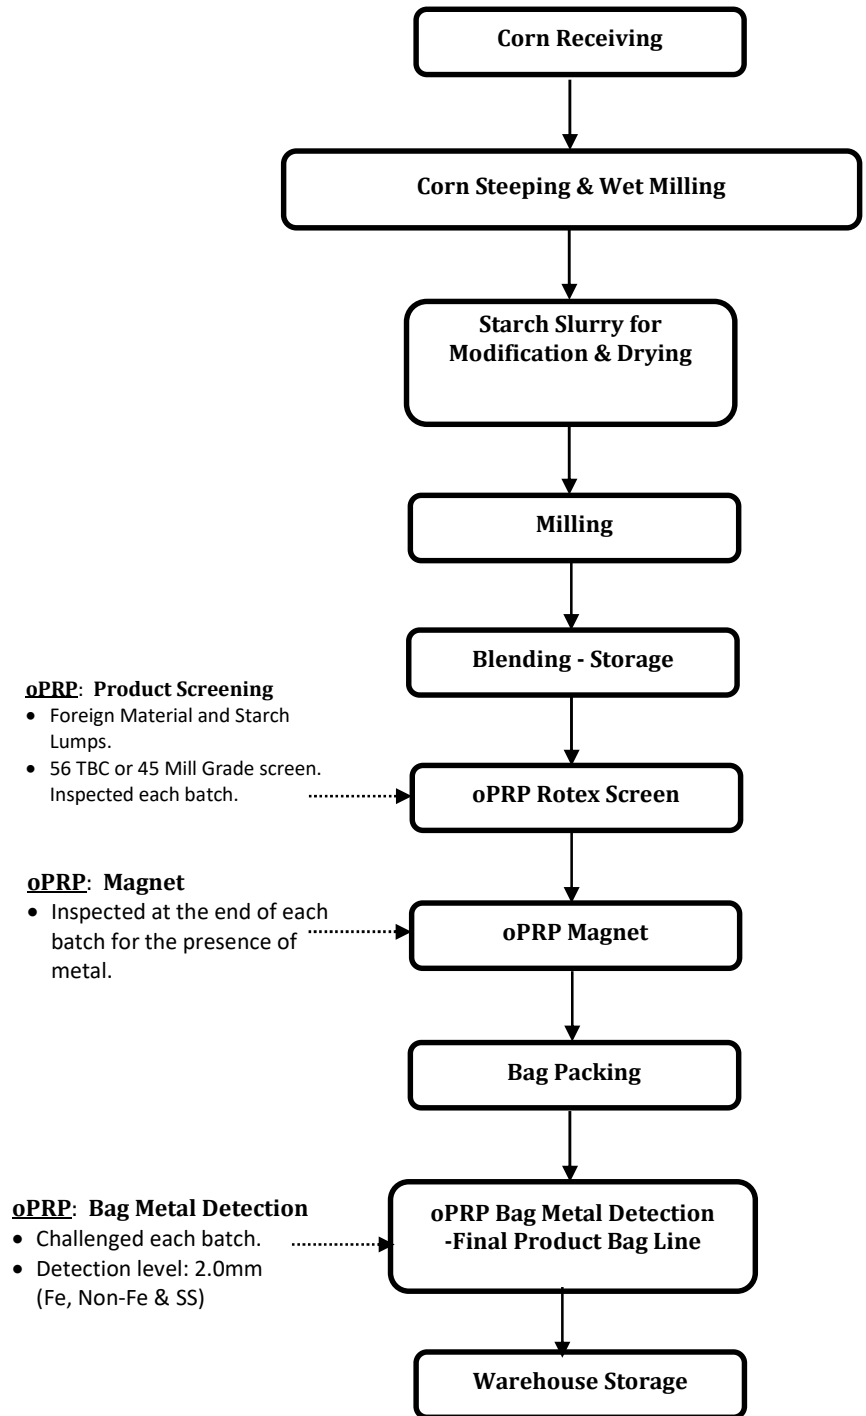

Ingredion Incorporated – Indianapolis Plant
 Generic Food Safety Flow Diagram - Flash Dried Products

CONFIDENTIAL